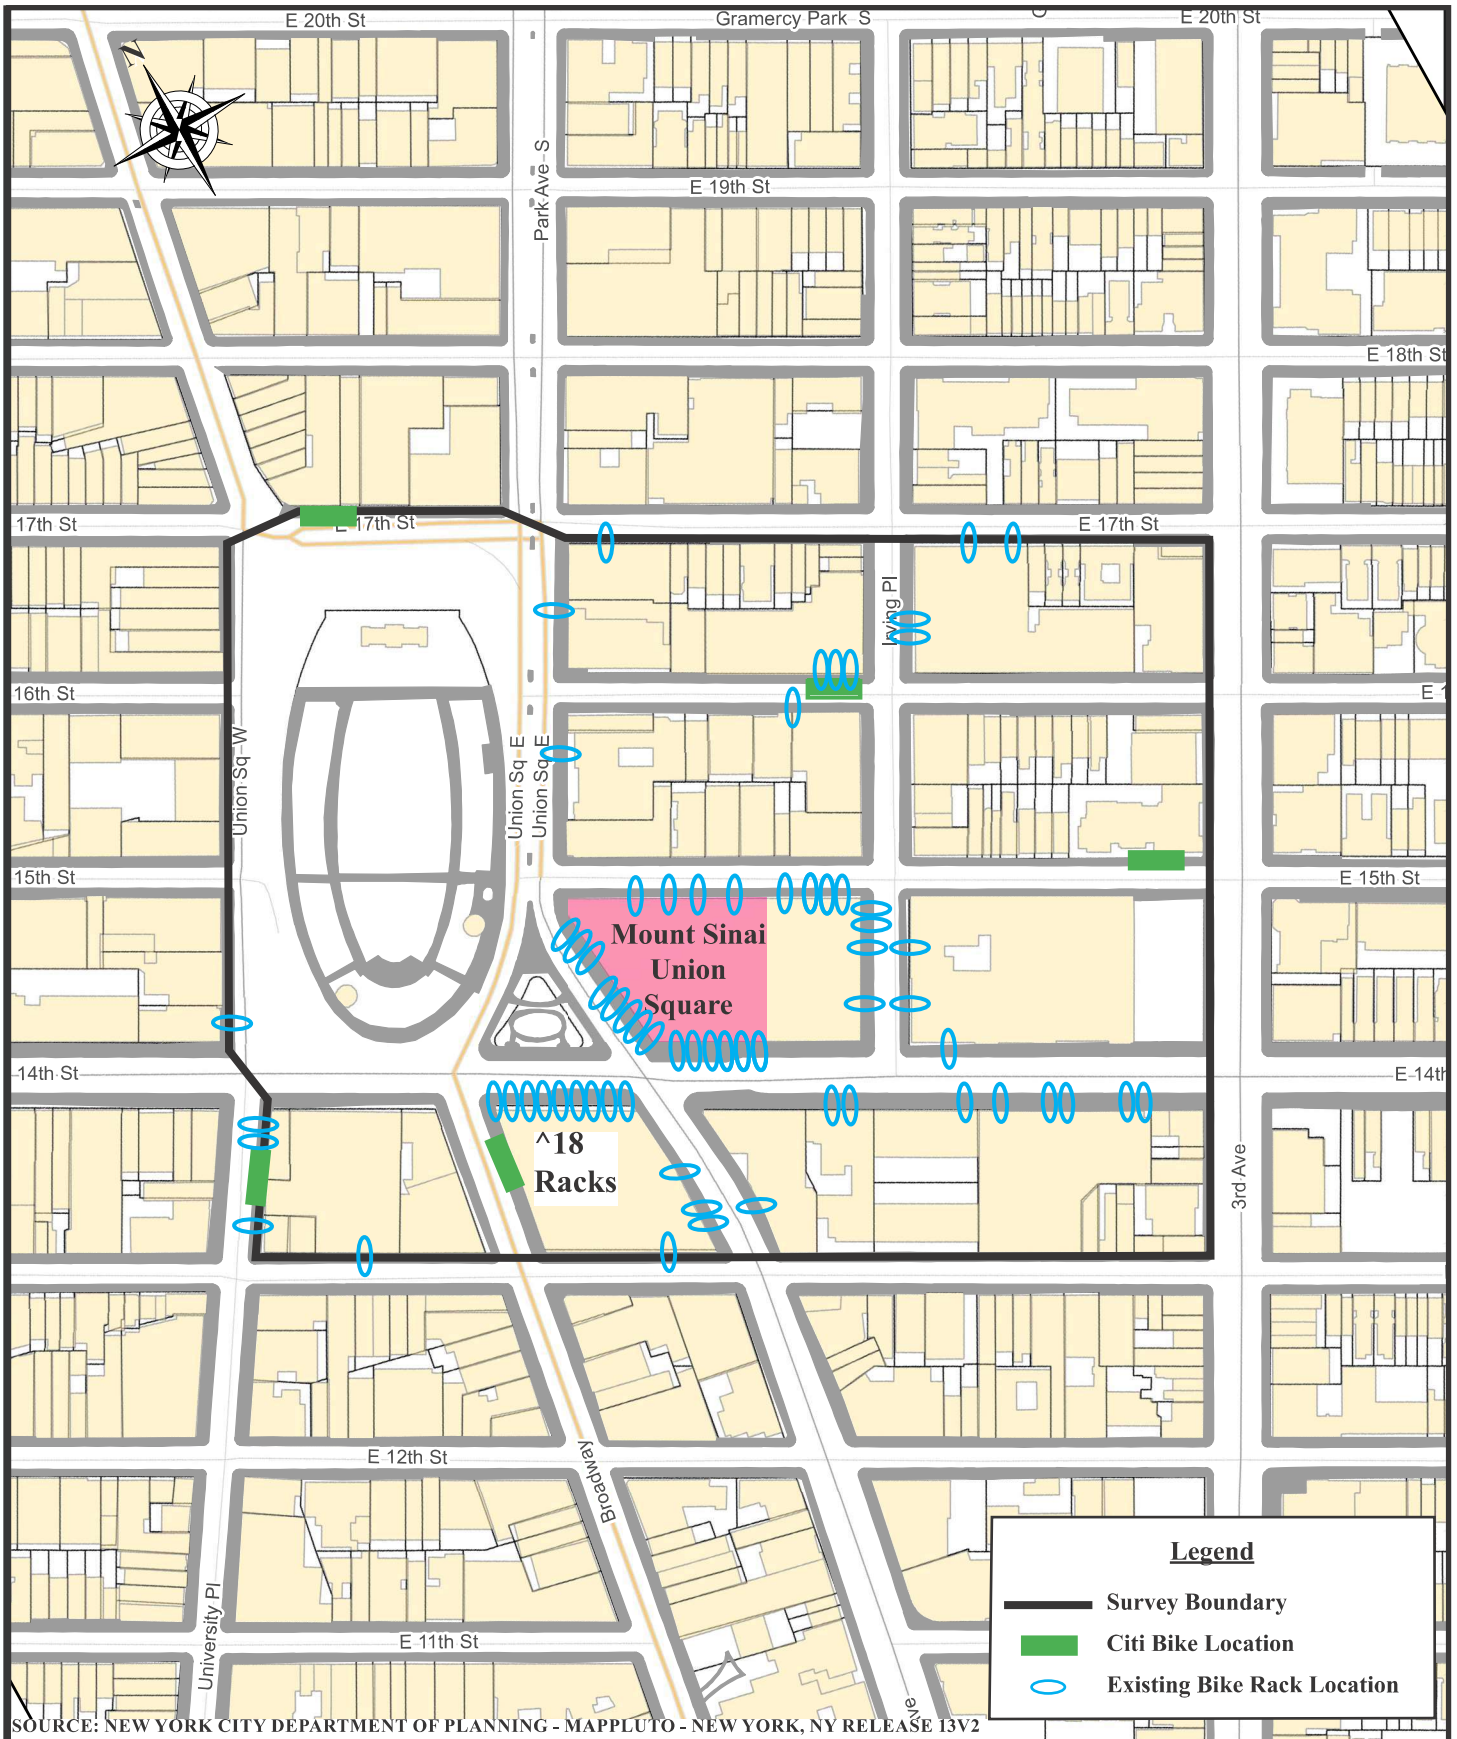

Mount Sinai Union Square			
Location	# of Bike Racks	# of Bikes	Citi Bike Docks*
E 17th St Btwn Union Sq W Union Sq E	0	0	59
Union Square W Btwn E 14th and E 15th St	1	2	0
University Pl Btwn E 13th St and E 14th St	3	6	51
E 13th St Btwn University Pl and Broadway	1	2	0
E 17th St Btwn Union Sq E and Irving Pl	1	2	0
Union Sq E Btwn E 17th and E 16th St	1	2	0
E 16th St Btwn Union Sq E and Irving Pl	4	8	78
Union Sq E Btwn E 16th and E 15th St	1	2	0
Union Sq E Btwn E 15th and E 14th St	8	16	0
E 15th St Btwn Union Sq E and Irving Pl	8	16	0
E 14th St Btwn Union Sq E and Irving Pl	6	12	0
E 14th St Btwn Broadway and 4th Ave	18	36	0
Broadway Btwn E 14th St and E 13th St	0	0	104
E 13th St Btwn Broadway and 4th Ave	1	2	0
4th Ave Btwn 14th St and E 13th St	4	8	0
E 17th St Btwn Irving Pl and 3rd Ave	2	4	0
Irving Pl Btwn E 17th St and E 16th St	2	4	0
E 15th St Btwn Irving Pl and 3rd Ave	0	0	78
Irving Pl Btwn E 15th and E 14th St	6	12	0
E 14th St Btwn 4th and 3rd Ave	9	18	0
Total	76	152	370

* The total number of total slots per location, there may be less bikes available.

SOURCE: NEW YORK CITY DEPARTMENT OF PLANNING - MAPPLUTO - NEW YORK, NY RELEASE 13V2

MOUNT SINAI UNION SQUARE
10 UNION SQUARE EAST
NEW YORK, NY 10003
SITE LOCATION MAP