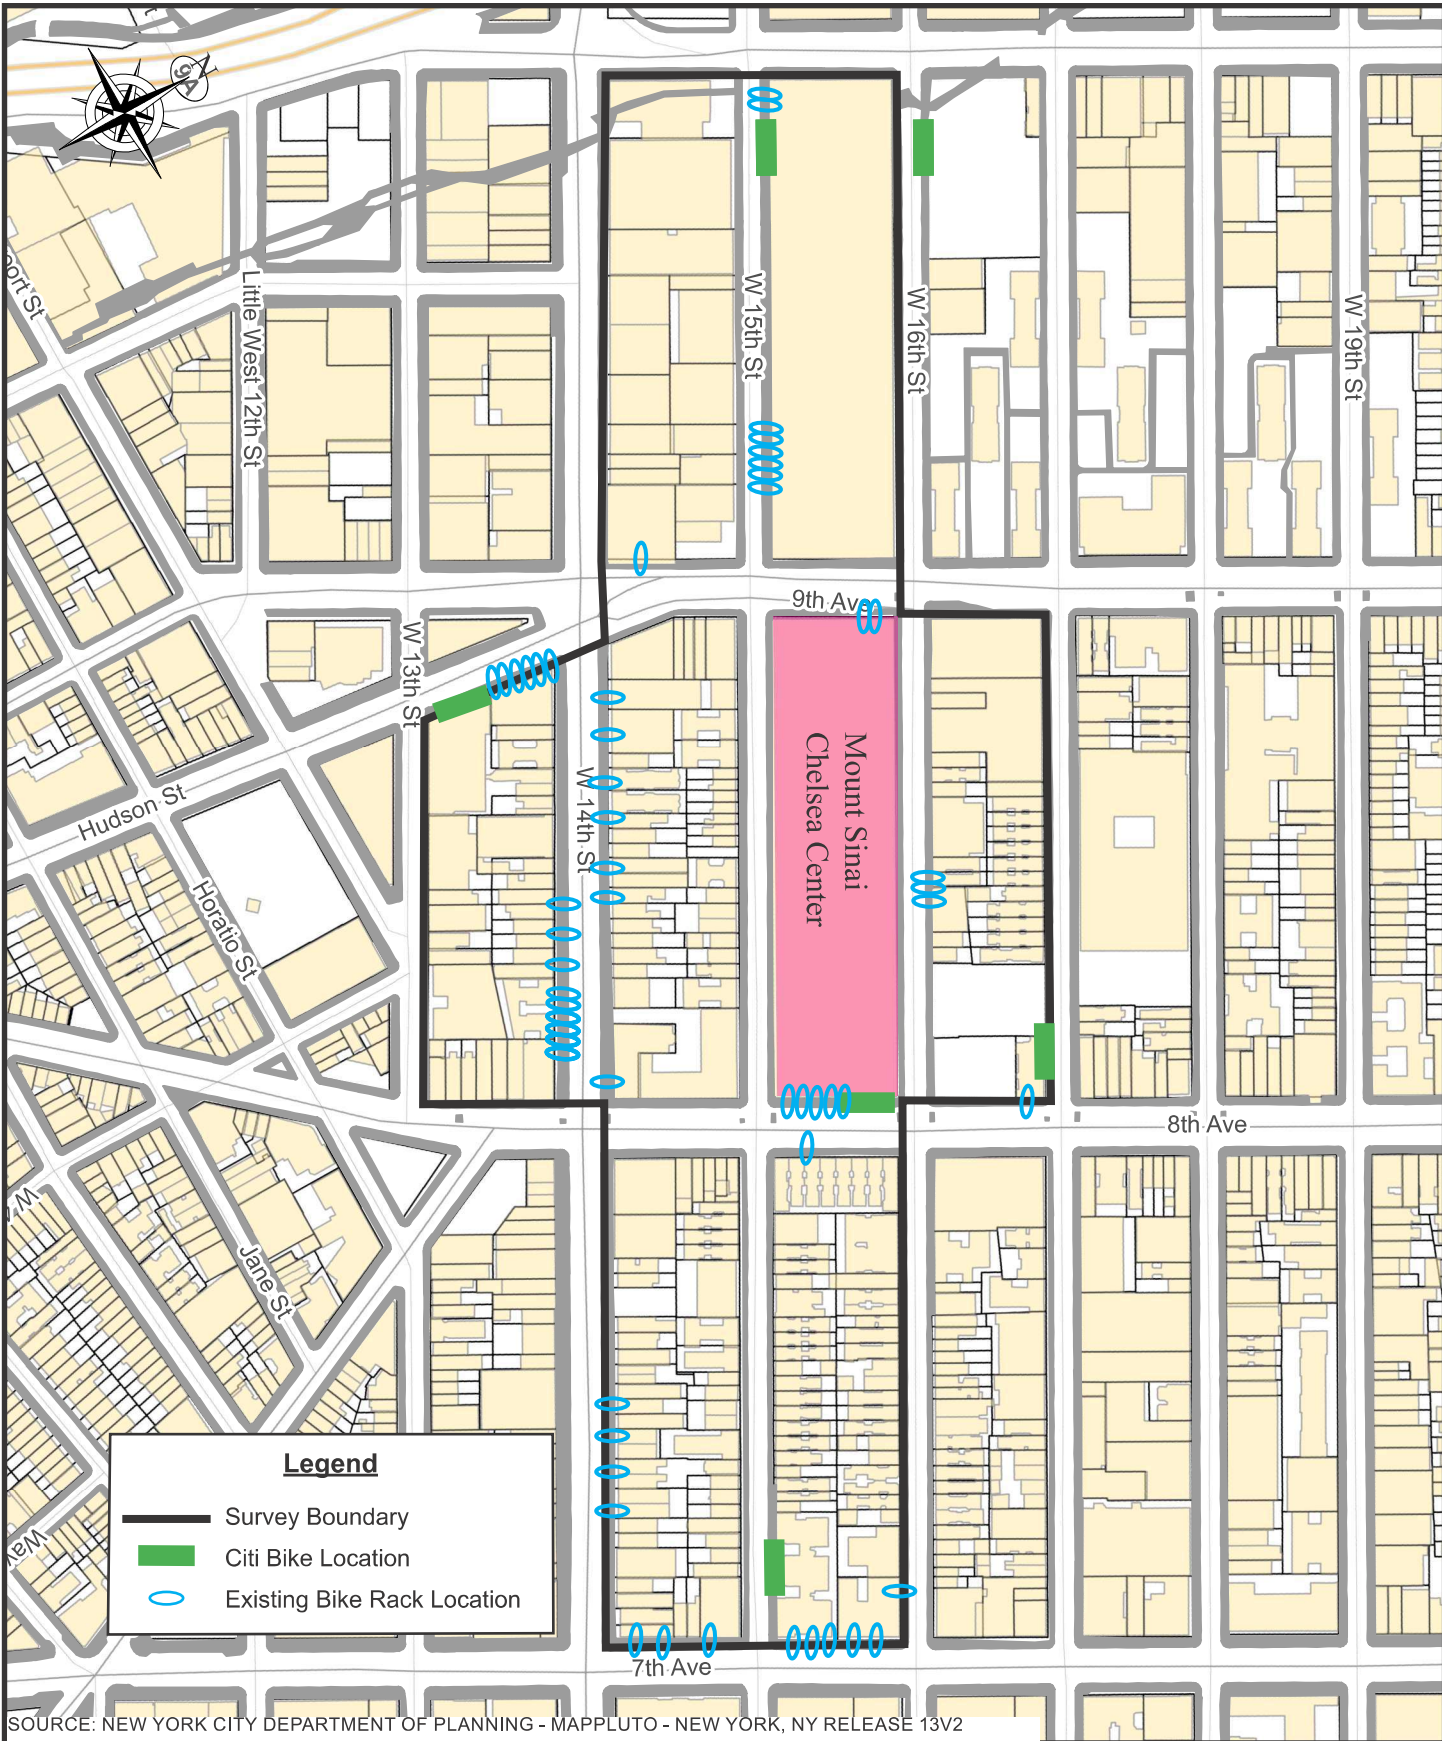

Mount Sinai Chelsea Center			
Location	# of Bike Racks	# of Bikes	Citi Bike Docks*
Hudson St Btwn W 13th and W 14th St	6	12	56
W 15th St Btwn 10th and 9th Ave	8	16	53
9th Avenue Btwn W 14th and W 15th St	1	2	0
W 14th St Btwn 9th and 8th Ave	16	32	0
W 14th St Btwn 8th and 7th Ave	4	8	0
7th Ave Btwn W 14th and W 15th St	3	6	0
9th Ave Btwn W 15th and W 16th St	2	4	0
8th Ave Btwn W 15th and W 16th St	5	10	34
7th Ave Btwn W 15th and W 16th St	5	10	0
W 16th St Btwn 9th and 8th Ave	3	6	0
W 16th St Btwn 8th and 7th Ave	1	2	0
8th Ave Btwn W 16th and W 17th St	1	2	0
W 17th St Btwn 9th and 8th Ave	0	0	72
W 15th St Btwn 8th and 7th Ave	0	0	77
Total	55	110	292

* The total number of total slots per location, there may be less bikes available.

SOURCE: NEW YORK CITY DEPARTMENT OF PLANNING - MAPPLUTO - NEW YORK, NY RELEASE 13V2

THE BLAVATNIK FAMILY CHELSEA MEDICAL CENTER
325 WEST 15TH STREET
NEW YORK, NY 10011
SITE LOCATION MAP