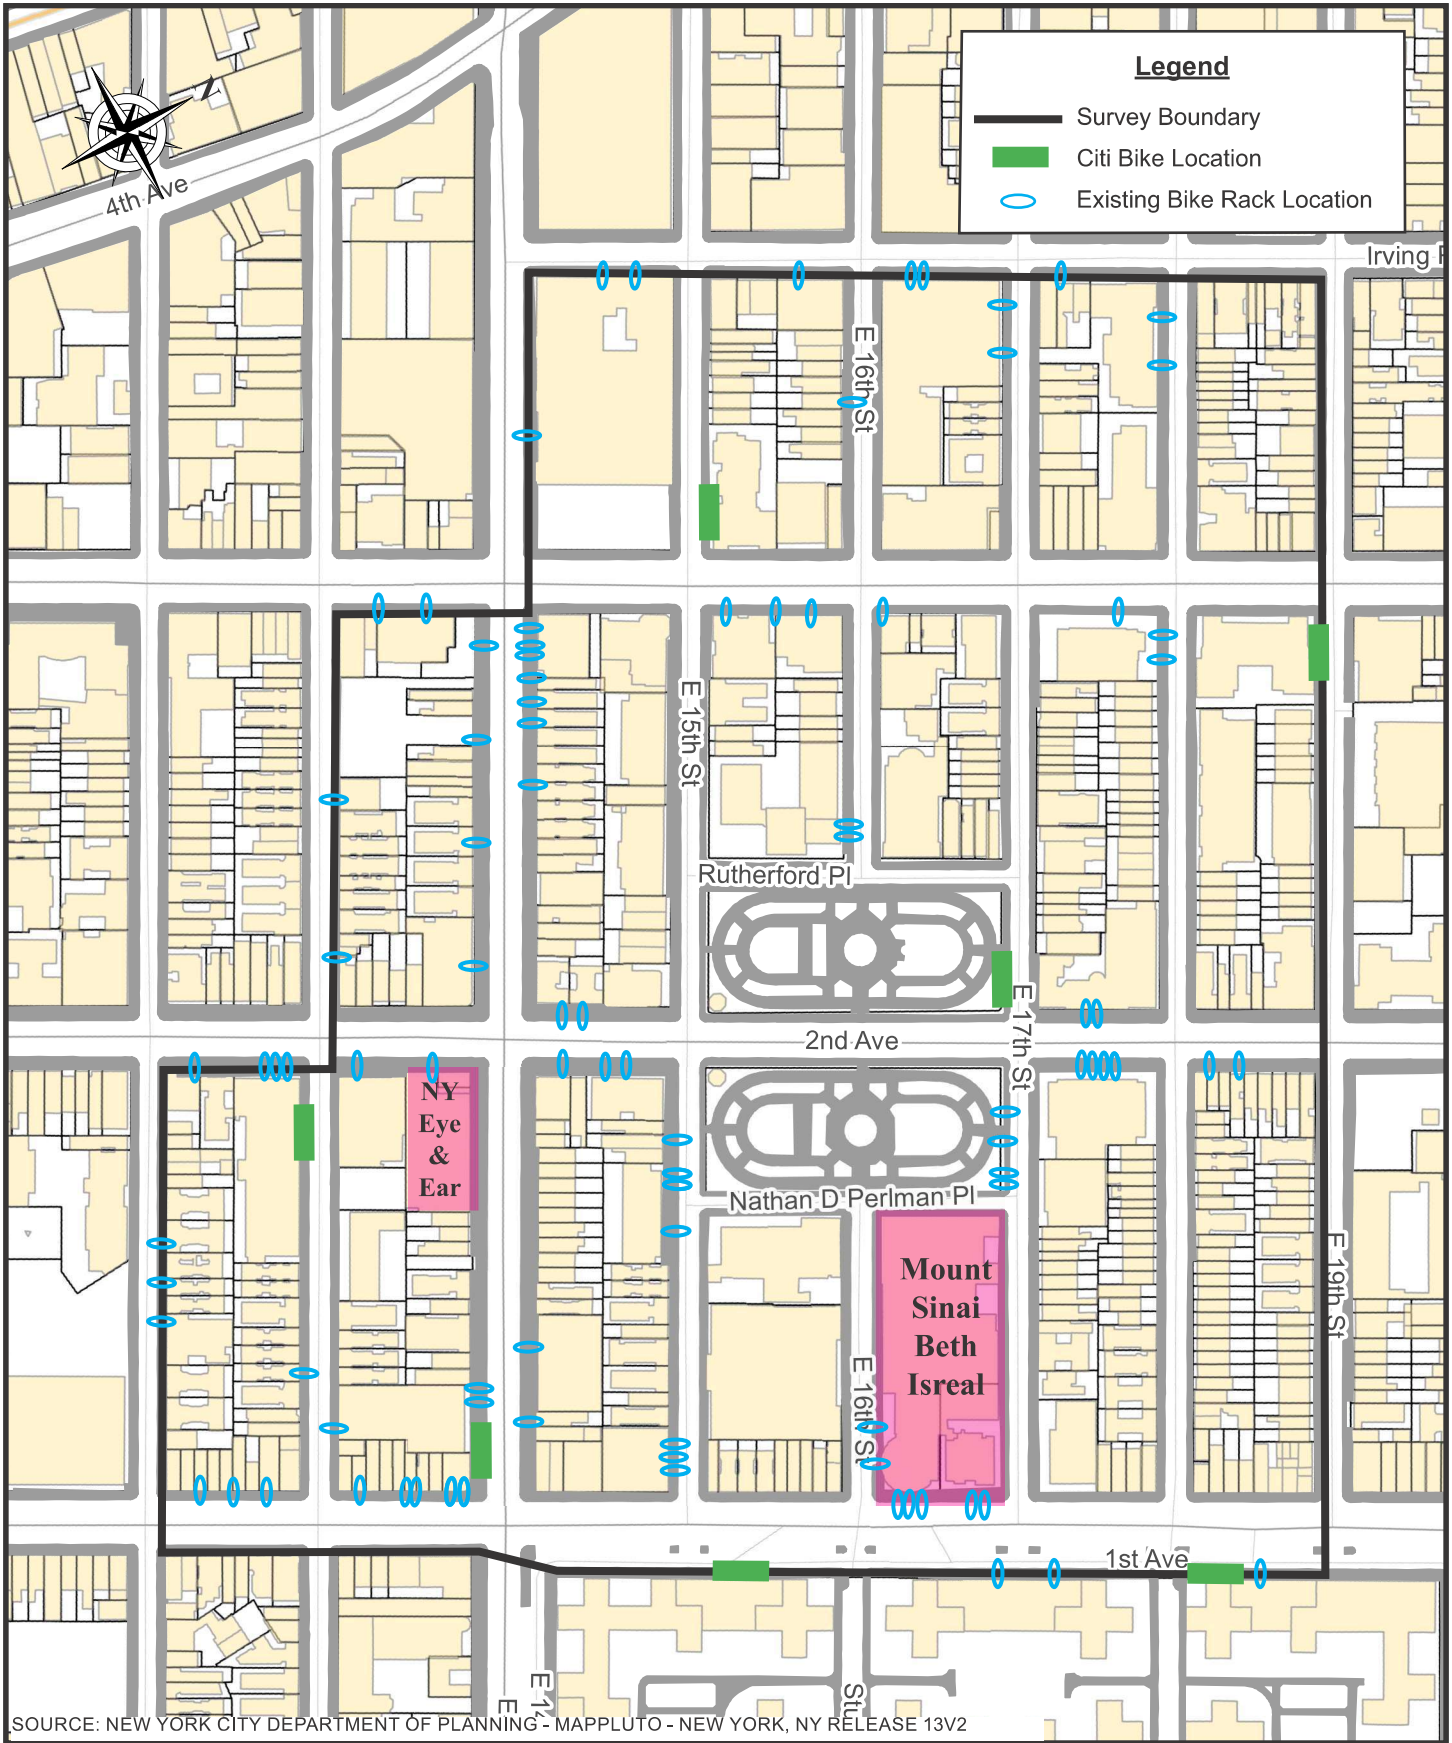

Mount Sinai Beth Israel and New York Eye and Ear

Location	# of Bike Racks	# of Bikes	Citi Bike Docks*
2nd Ave Btwn E 12th and 13th St	4	8	0
E 12th St Btwn 2nd and 1st Ave	3	6	0
1st Ave Btwn E 12th and E 13th St	3	6	0
3rd Ave Btwn E 13th and E 14th St	2	4	0
E 13th St Btwn 3rd and 2nd Ave	2	4	0
2nd Ave Btwn E 13th and 14th St	2	4	0
E 13th St Btwn 2nd and 1st Ave	2	4	51
1st Ave Btwn E 13th and E 14th St	5	10	0
Irving Pl Btwn E 14th and E 15th St	2	4	0
E 14th St Btwn Irving Pl and 3rd Ave	1	2	0
E 14th St Btwn 3rd and 2nd Ave	11	22	0
2nd Ave Btwn E 14th and E 15th St	5	10	0
E 14th St Btwn 2nd and 1st Ave	4	8	30
Irving Pl Btwn E 15th and E 16th St	1	2	0
E 15th St Btwn Irving Pl and 3rd Ave	0	0	78
3rd Ave Btwn E 15th and E 16th Ave	3	6	0
E 15th St Btwn 2nd and 1st Ave	7	14	0
1st Ave Btwn E 15th and E 16th St	0	0	46
Irving Pl Btwn E 16th and E 17th St	1	2	0
E 17th St Btwn Rutherford Pl and 2nd Ave	0	0	48
E 17th St Btwn 2nd Ave Nathan D Pearlman Pl	4	8	0
E 16th St Btwn Irving Pl and 3rd Ave	1	2	0
3rd Ave Btwn E 16th and E 17th Ave	2	4	0
E 16th St Btwn 3rd Ave and Rutherford Pl	2	4	0
Irving Pl Btwn E 17th and E 18th St	1	2	0
E 17th St Btwn Irving and 3rd Ave	2	4	0
3rd Ave Btwn E 17th and E 18th Ave	1	2	0
2nd Ave Btwn E 17th and E 18th Ave	6	12	0
1st Ave Btwn E 17th and E 18th St	2	4	0
E 18th St Btwn Irving Pl and 3rd Ave	2	4	0
E 18th St Btwn 3rd and 2nd Ave	2	4	0
2nd Ave Btwn E 18th and E 19th St	2	4	0
1st Ave Btwn E 17th and E 16th St	5	10	0
E 16th At Btwn Nathan D Pearlman Pl and 1st Ave	2	4	0
1st Ave Btwn E 18th and E 19th St	1	2	48
E 19th St Btwn 3rd and 2nd Ave	0	0	32
Total	93	186	333

* The total number of total slots per location, there may be less bikes available.

MOUNT SINAI BETH ISRAEL
AND
NEW YORK EYE AND EAR INFIRMARY

SITE LOCATION MAP