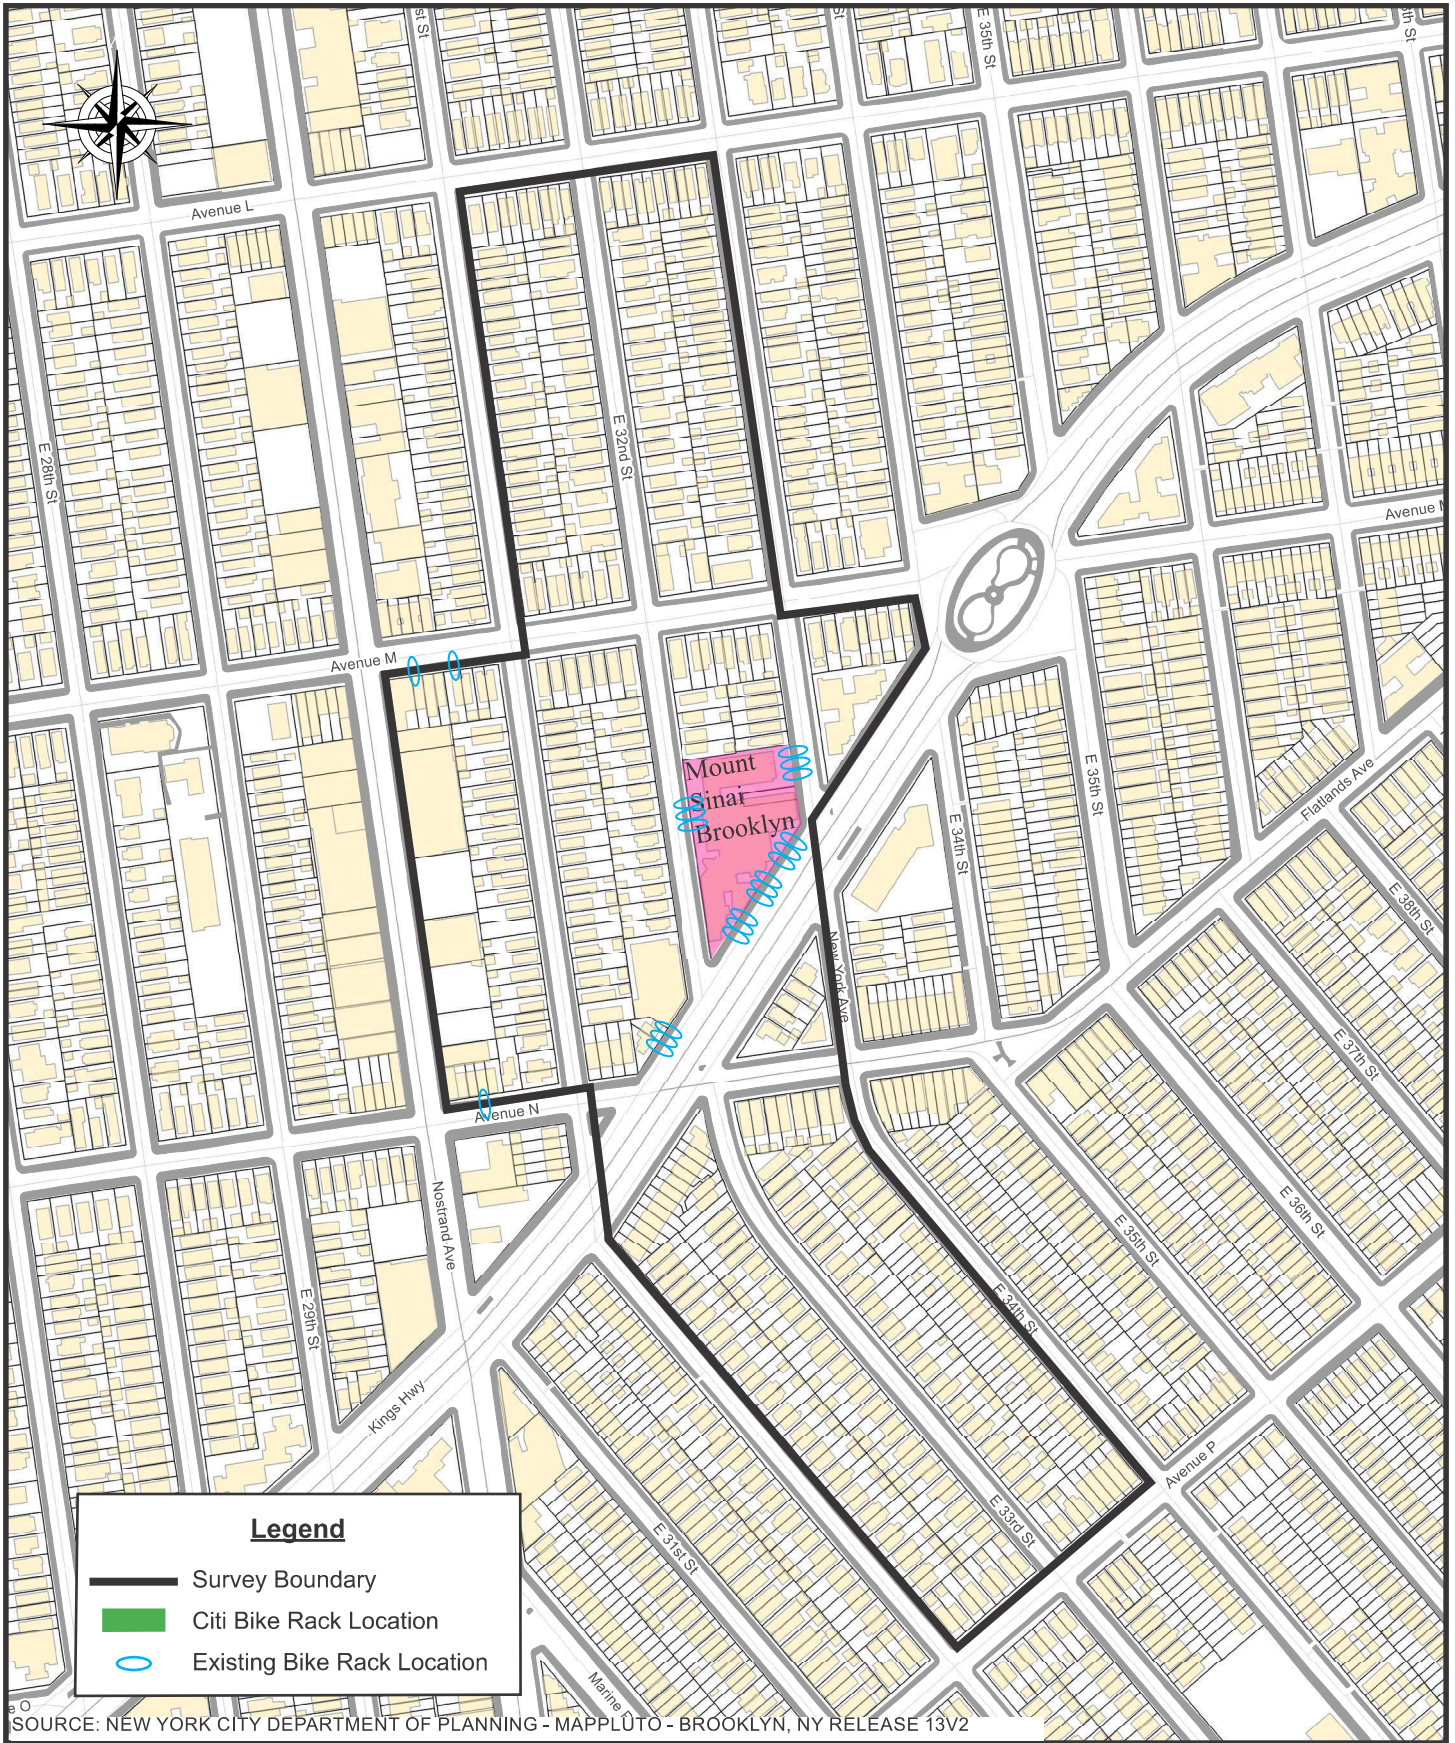

Mount Sinai Brooklyn

Location	# of Bike Racks	# of Bikes	Citi Bike Stations
Avenue M Btwn Nostrand Ave and E 31st St	2	4	0
Avenue N Btwn Nostrand Ave and E 31st	1	2	0
E 32nd St Btwn Avenue M and New York Ave	3	6	0
Kings Hwy Btwn E 32nd St and E 31st St	3	6	0
Kings Hwy Btwn E 32nd St and NY Ave	9	18	0
New York Ave Btwn E 33rd and E 32nd St	6	12	0
Total	24	48	0

Legend

- Survey Boundary
- Citi Bike Rack Location
- Existing Bike Rack Location

SOURCE: NEW YORK CITY DEPARTMENT OF PLANNING - MAPPLUTO - BROOKLYN, NY RELEASE 13V2

MOUNT SINAI BROOKLYN
3201 KINGS HIGHWAY
BROOKLYN, NY 11234
SITE LOCATION MAP