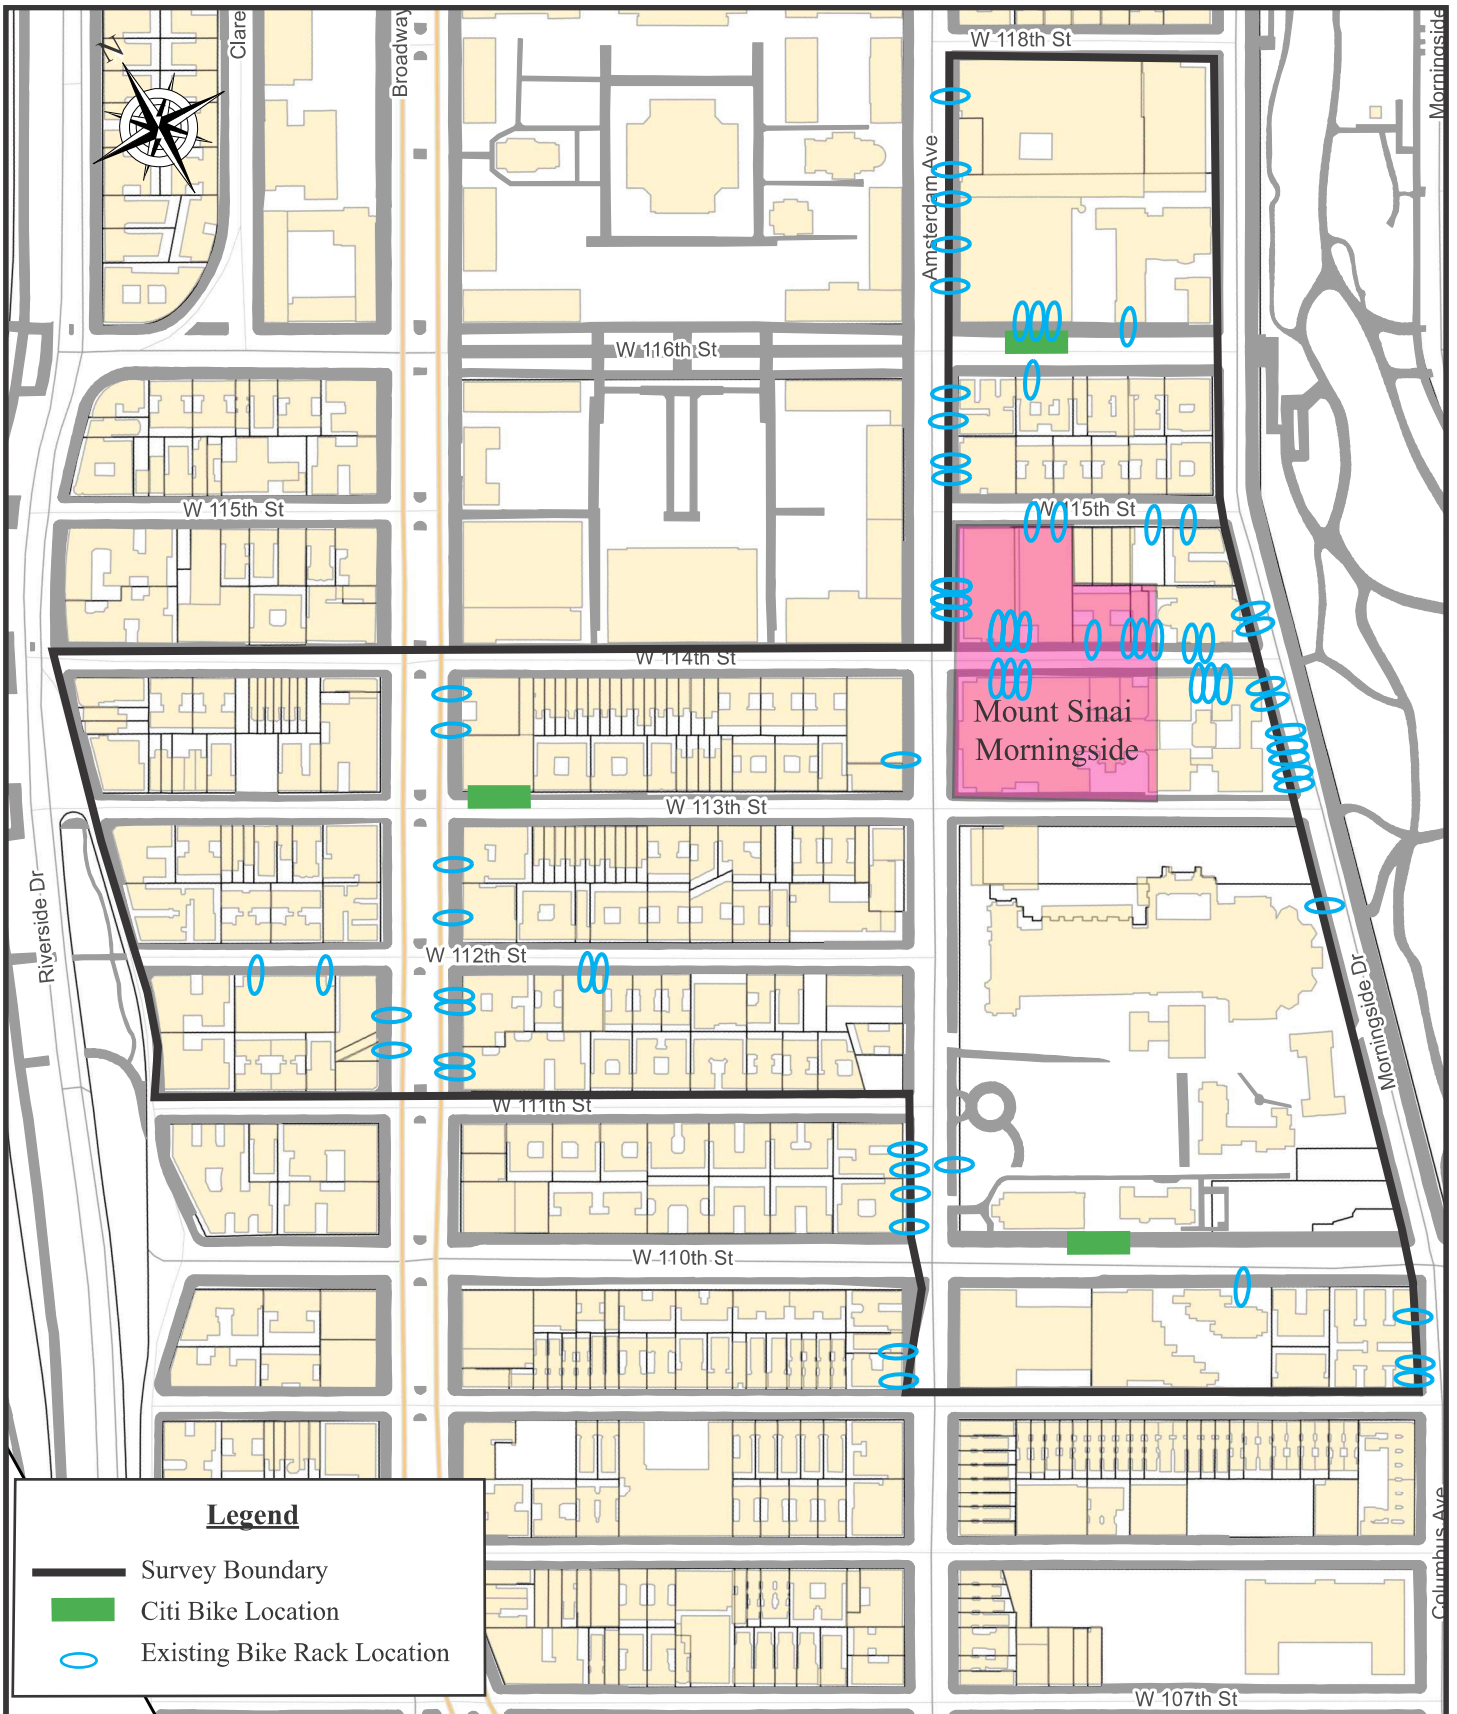

Mount Sinai Morningside

Location	# of Bike Racks	# of Bikes	Citi Bike Stations
W 112th St Btwn Riverside and Broadway	2	4	0
Broadway Btwn W 114th and W 113th St	2	4	0
Broadway Btwn W 113th and W 112th St	2	4	0
Broadway Btwn W 112th and W 111th St	3	6	0
W 112th St Btwn Broadway and Amsterdam	2	4	0
W 113th St Btwn Broadway and Amsterdam	0	0	36
Amsterdam Ave Btwn W 118th and W 116th St	5	10	0
Amsterdam Ave Btwn W 116th and W 115th St	4	8	0
Amsterdam Ave Btwn W 115th and W 114th St	3	6	0
Amsterdam Ave Btwn W 114th and W 113th St	1	2	0
Amsterdam Ave Btwn W 111th and W 110th St	5	10	0
Amsterdam Ave Btwn W 110th and W 109th St	2	4	0
W 116th St Btwn Amsterdam and Morningside	5	10	42
W 115th St Btwn Amsterdam and Morningside	4	8	0
W 114th St Btwn Amsterdam and Morningside	15	30	0
W 110th St Btwn Amsterdam and Morningside	1	2	43
Morningside Dr Btwn W 116th and W 115th St	1	2	0
Morningside Dr Btwn W 115th and W 114th St	2	4	0
Morningside Dr Btwn W 114th and W 113th St	7	14	0
Morningside Dr Btwn W 113th and W 110th St	1	2	0
Morningside Dr Btwn W 110th and W 109th St	3	6	0
Total	70	140	121

SOURCE: NEW YORK CITY DEPARTMENT OF PLANNING - MAPPLUTO - NEW YORK, NY RELEASE 13V2

MOUNT SINAI MORNINGSIDE
111 AMSTERDAM AVENUE
NEW YORK, NY 10025
SITE LOCATION MAP