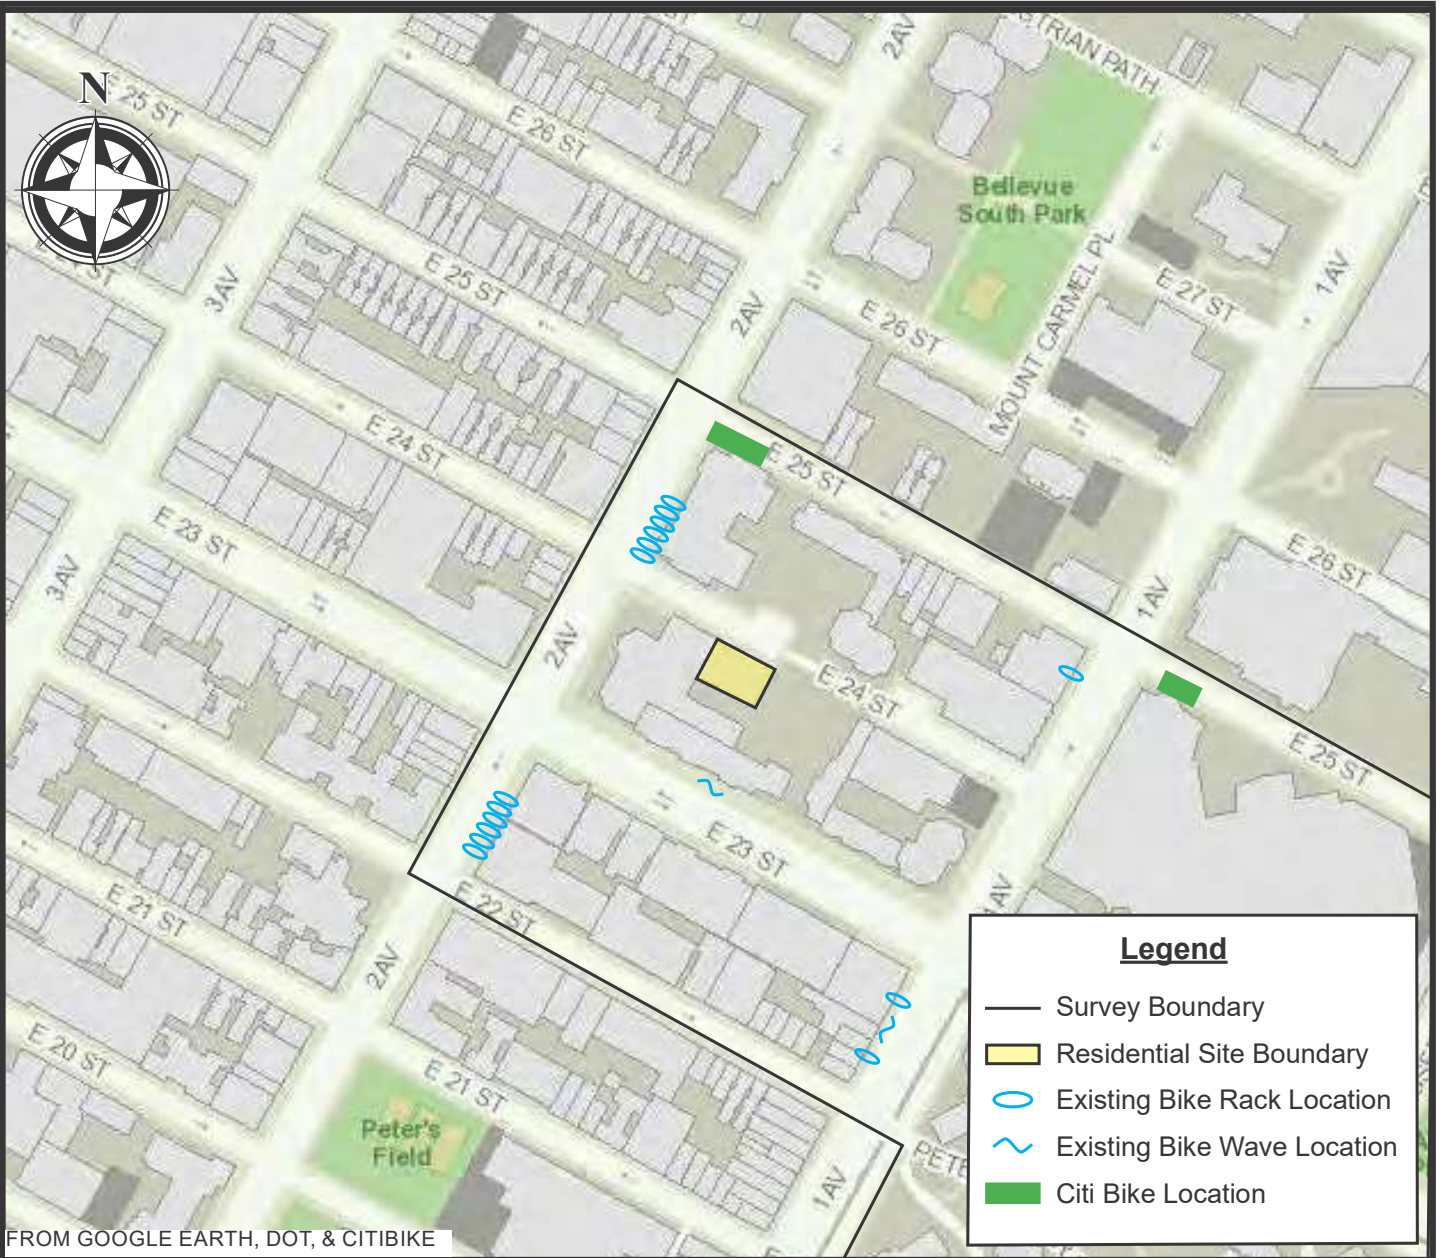

310 E 24TH STREET
MANHATTAN, NY
SITE LOCATION MAP