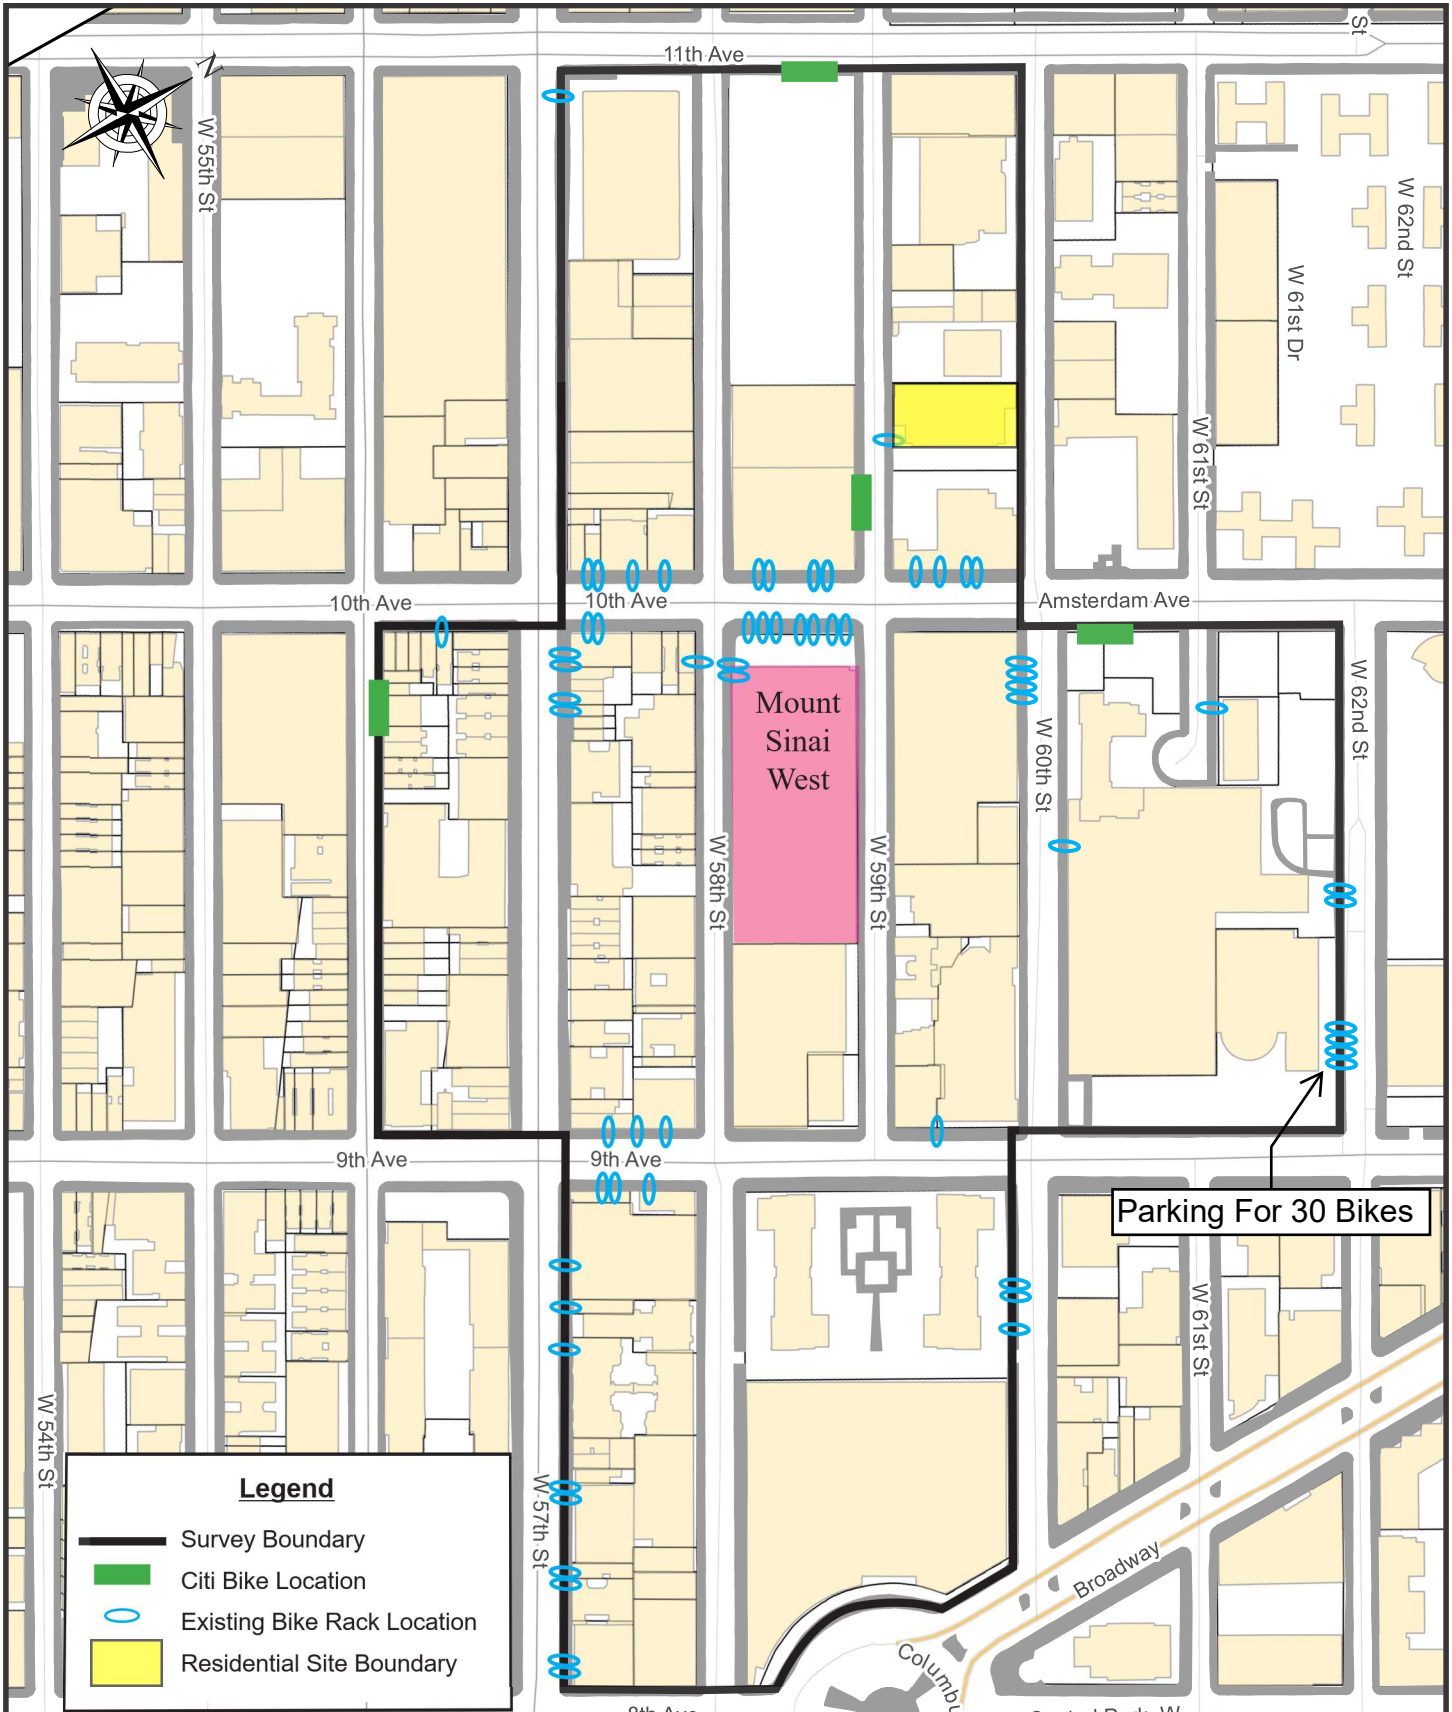

Mount Sinai West

Location	# of Bike Racks	# of Bikes	Citi Bike Docks*
10th Ave Btwn W 56th and W 57th St	1	2	0
W 56th Btwn 9th and 10th Ave	0	0	37
W 57th St Btwn 11th and 10th Ave	1	2	0
10th Ave Btwn W 58th and W 57th St	6	12	0
W 57th St Btwn 10th and 9th Ave	4	8	0
9th Ave twn W 58th and W 57th St	6	12	0
W 57th St Btwn 9th and 8th Ave	9	18	0
11th Ave Btwn W 59th and W 58th St	0	0	16
10th Ave Btwn W 59th and W 58th St	11	22	0
W 58th St Btwn 10th and 9th Ave	1	2	0
W 59th St Btwn 11th and 10th Ave	1	2	107
10th Ave Btwn W 60th St and W 59th St	4	8	0
Amsterdam Ave btwn 62nd and 60th	0	0	42
9th Ave Btwn W 59th and W 60th St	1	2	0
W 60th St Btwn Amsterdam and 9th Ave	5	10	0
W 60th St Btwn 9th Ave and Broadway	3	6	0
W 61st St Btwn Amsterdam and 9th Ave	1	2	0
W 62nd St Btwn Amsterdam and 9th Ave	32	64	0
Total	86	172	202

* The total number of total slots per location, there may be less bikes available.

SOURCE: NEW YORK CITY DEPARTMENT OF PLANNING - MAPPLUTO - NEW YORK, NY RELEASE 13V2

MOUNT SINAI WEST
1000 TENTH AVENUE
NEW YORK, NY 10019
SITE LOCATION MAP