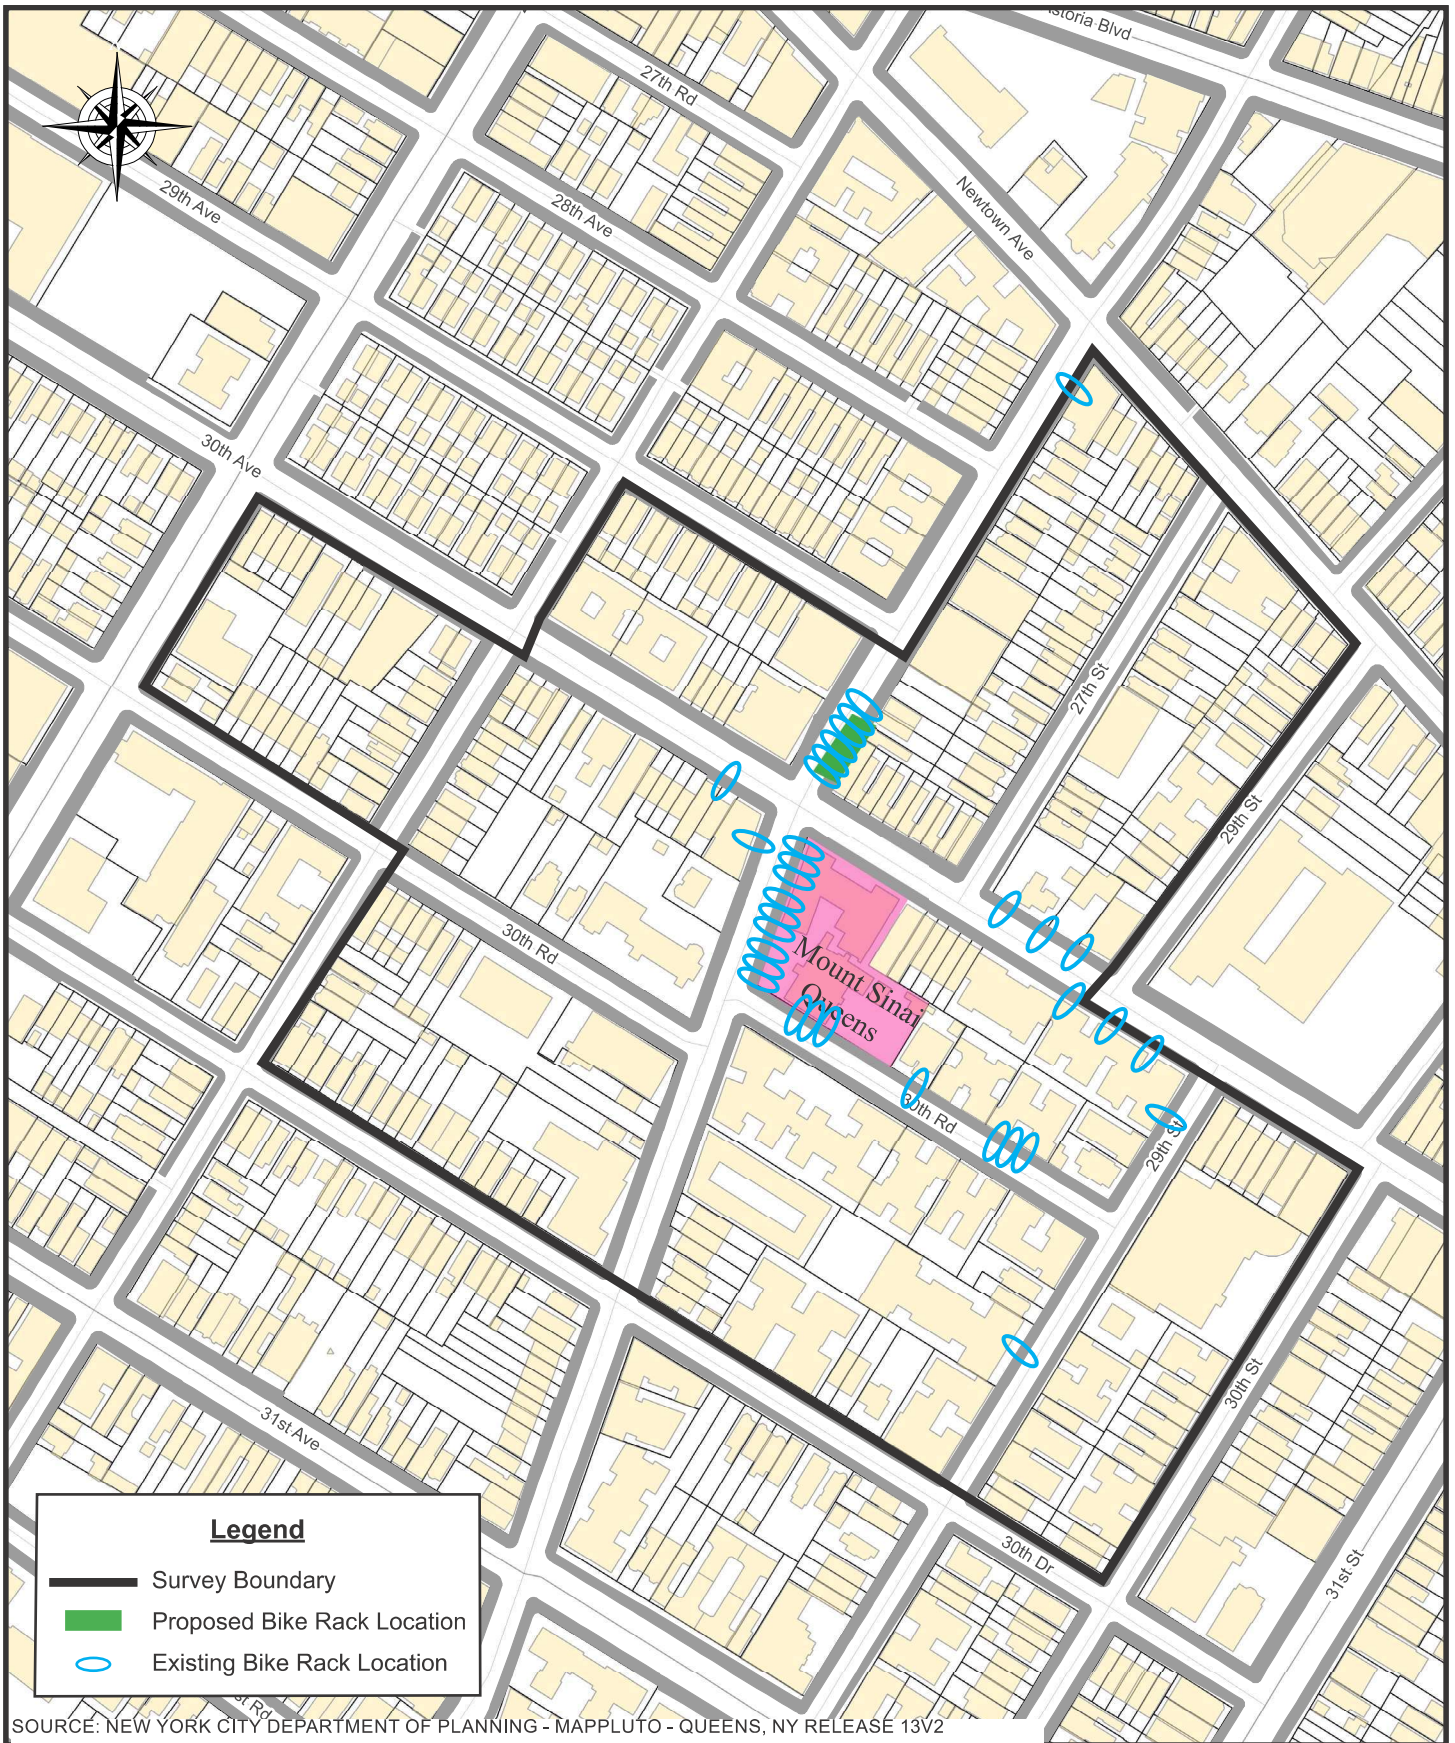

Mount Sinai Queens			
Location	# of Bike Racks	# of Bikes	Citi Bike Docks*
30th Ave Btwn 23rd St and Crescent St	1	2	0
Crescent St Btwn Newton and 28th Ave	1	2	0
Crescent St Btwn 29th and 30th Ave	6	12	23
Crescent St Btwn 30th Ave and 30th Rd	7	14	0
30th Rd Btwn Crescent St and 29th St	7	14	0
30th Ave Btwn Crescent St and 27th St	3	6	0
30th Ave Btwn 29th and 30th St	3	6	0
29th St Btwn 30th Ave and 30th Rd	1	2	0
29th St Btwn 30th Rd and 30th Dr	1	2	0
Total	30	60	23

* The total number of total slots per location, there may be less bikes available.

MOUNT SINAI QUEENS
25-10 30TH AVENUE
QUEENS, NY 11102
SITE LOCATION MAP