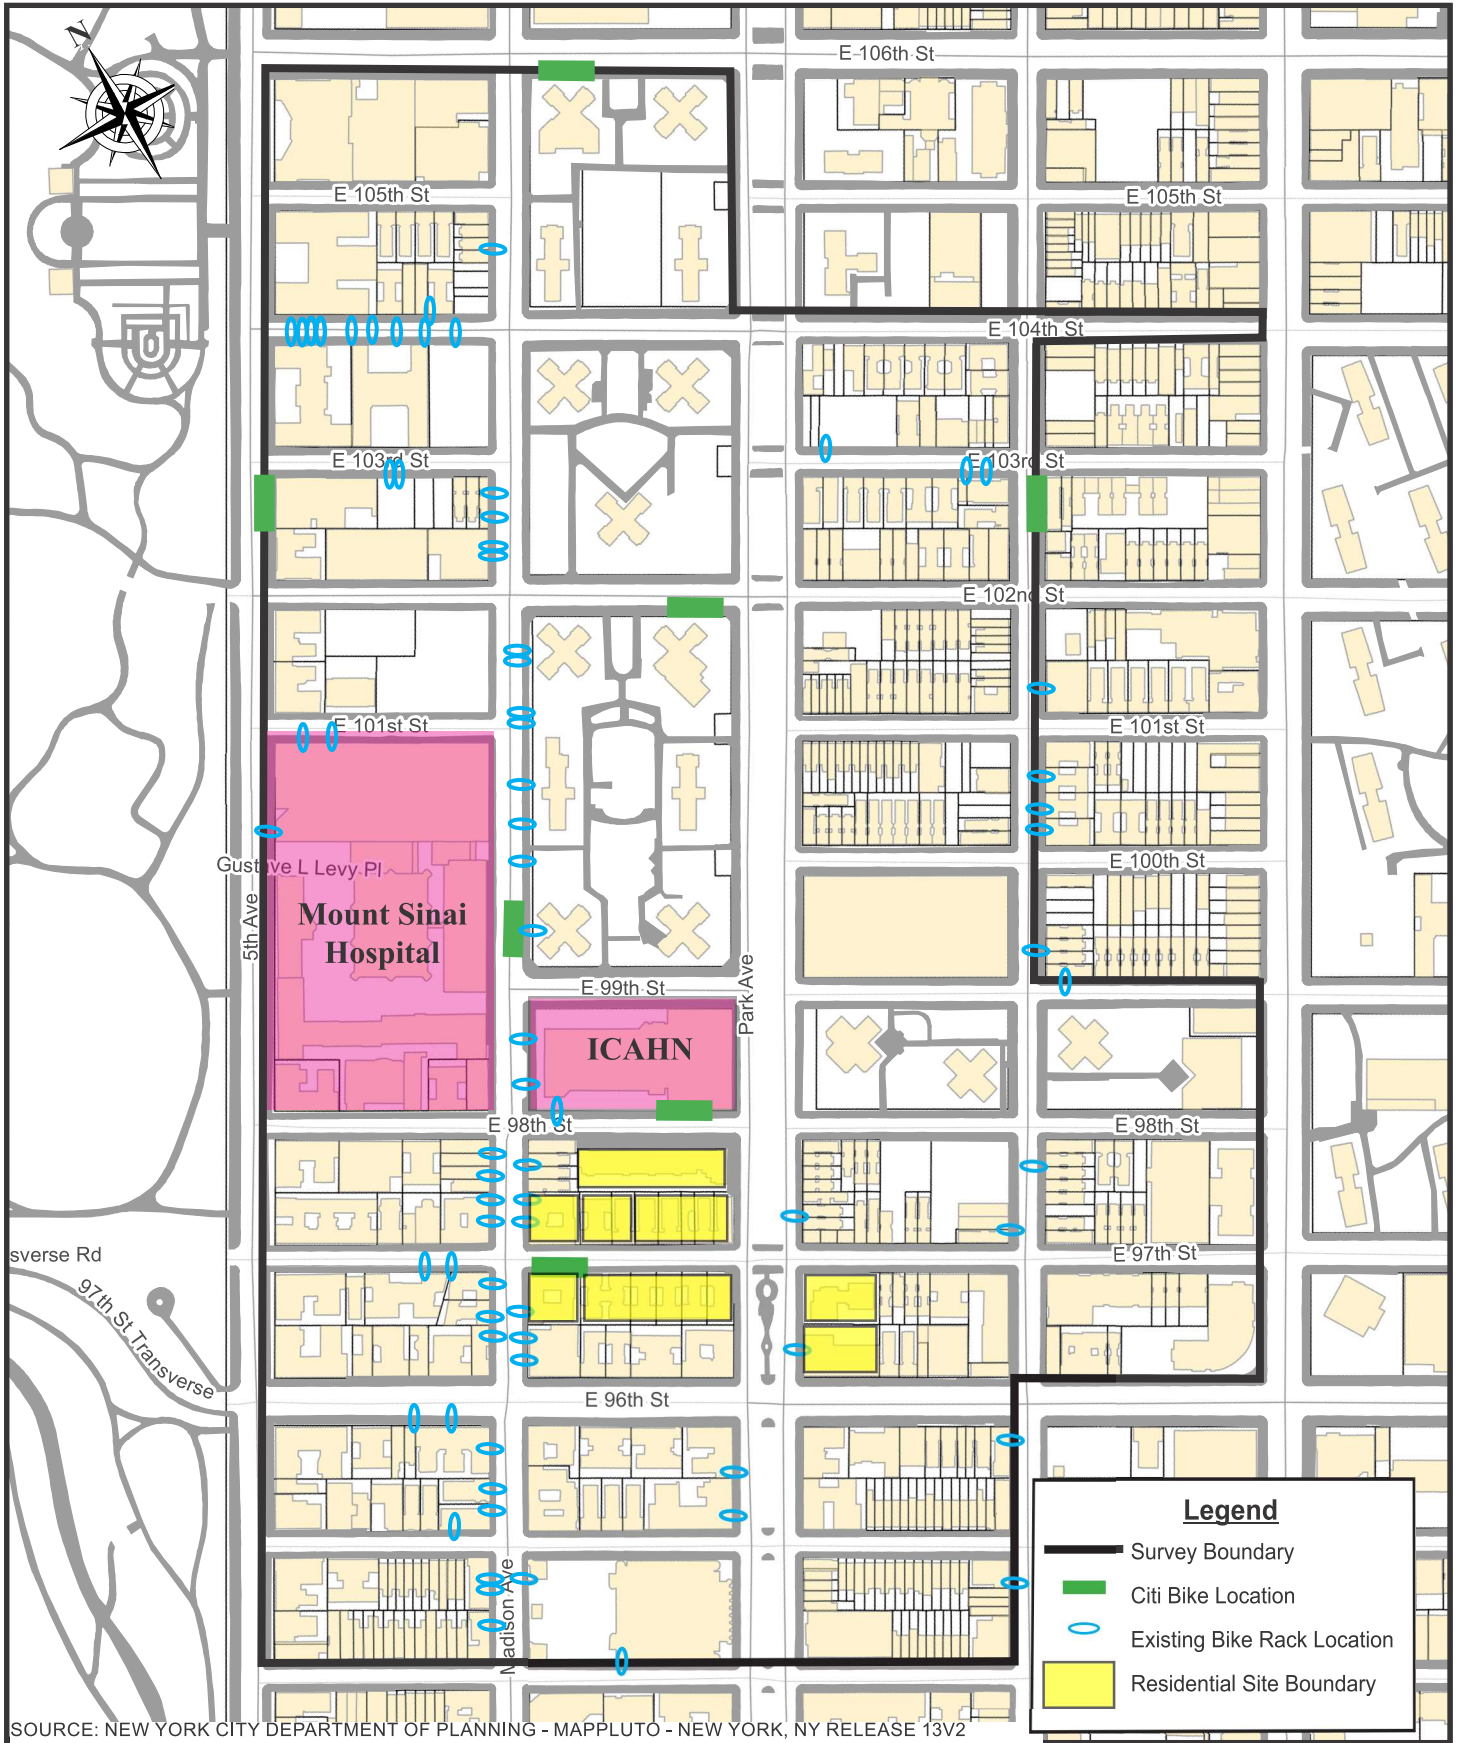

Mount Sinai Hospital			
Location	# of Bike Racks	# of Bikes	Citi Bike Docks*
E 104th St Btwn 5th and Madison Ave	10	20	0
Madison Ave Btwn E 105th and E 104th	1	2	0
E 103rd St Btwn 5th and Madison Ave	2	4	0
5th avenue Btwn 103rd and 102nd St	0	0	30
Madison Ave Btwn E 103rd and E 102nd St	4	8	0
Madison Ave Btwn E 102nd and E 99th St	8	16	32
E 101st St Btwn 5th and Madison Ave	2	4	0
5th Avenue Btwn E 101st and E 98th St	1	2	0
Madison Ave Btwn E 99th and E 98th St	2	4	0
Madison Ave Btwn E 98th and E 97th St	7	14	0
Madison Ave Btwn E 97th and E 96th St	6	12	0
E 97th St Btwn 5th and Madison Ave	2	4	0
Madison Ave Btwn E 96th and E 95th St	3	6	0
E 96th St Btwn 5th and Madison Ave	2	4	0
E 9th Ave Btwn 5th and Madison Ave	1	2	0
Madison Ave Btwn E 95th and E 94th Ave	4	8	0
E 106th St Btwn Madison and Park Ave	0	0	33
E 102nd St Btwn Madison and Park Ave	0	0	31
E 98th St Btwn Madison and Park Ave	1	2	24
Park Ave Btwn E 98th and E 97th St	1	2	0
Park Ave Btwn E 97th and E 96th St	1	2	0
Park Ave Btwn E 96th and E 95th St	2	4	0
E 97th St Btwn Madison and Park Ave	0	0	35
E 94th St Btwn Madison and Park Ave	1	2	0
E 103rd St Btwn Park and Lexington Ave	3	6	0
Lexington Ave Btwn E 103rd and E 102nd St	0	0	33
Lexington Ave Btwn E 102nd and E 101st St	1	2	0
Lexington Ave Btwn E 101st and E 100th St	3	6	0
Lexington Ave Btwn E 100th and E 99th St	1	2	0
E 99th St Btwn Lexington and 3rd Ave	1	2	0
Lexington Ave Btwn E 98th and E 97th St	2	4	0
Lexington Ave Btwn E 96th and E 95th St	1	2	0
Lexington Ave Btwn E 9th and E 94th St	1	2	0
Total	74	148	218

* The total number of total slots per location, there may be less bikes available.

SOURCE: NEW YORK CITY DEPARTMENT OF PLANNING - MAPPLUTO - NEW YORK, NY RELEASE 13V2

MOUNT SINAI HOSPITAL
 1 GUSTAVE L. LEVY PLACE
 NEW YORK, NY 10029
 SITE LOCATION MAP